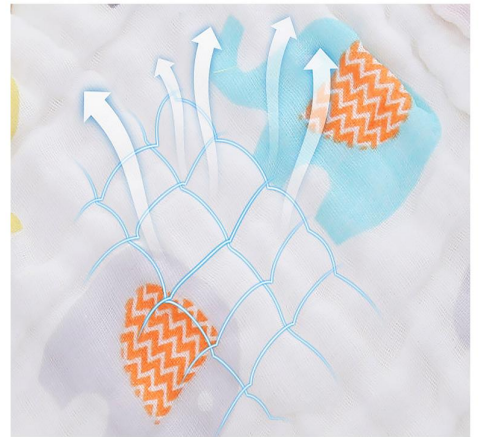

BABY FACE TOWEL

Baby Face Towel is made from safe comfortable fabrics, like organic cotton, coral fleece, microfiber Terry, etc.. All the fabrics are ultra-soft, breathable and absorbent, non-irritating and healthy for baby sensitive skin. The features are easy to dry, non-pilling and high color fastness. The regular size is 30*30cm which is handy for comfortable use on a daily basis. Each towel comes with a small loop to hang it after use. Tight stitching edges make it more durable. Interesting patterns and colorful colors can catch baby's attraction. The towel can be used as baby facial towel, bath towel, burp cloths, hand towel, bib, sweat cloths, milk wipes, cleaning cloth, etc.. It is an essential item for new parents.

Features :

- Safe, soft, breathable and comfortable fabric
- Easy to dry, non-pilling and high color fastness
- With a small loop, convenient to hang it
- Various patterns/colors for choice
- Machine washable, easy to clean

BFT-2401
 Size: 30X30(+2cm)
 other customized sizes.

BFT-2402
 Size: 25X50(+2cm)
 other customized sizes.

BFT-2403
 Size: 30X30(+2cm)
 other customized sizes.

BFT-2404
 Size: 30X30(+2cm)
 other customized sizes.

BFT-2405
 Size: 30X30(+2cm)
 other customized sizes.

BFT-2406
 Size: 28X28(+2cm)
 other customized sizes.

BFT-2407
 Size: 25X50(+2cm)
 other customized sizes.

BFT-2408
 Size: 25X25(+2cm)
 other customized sizes.