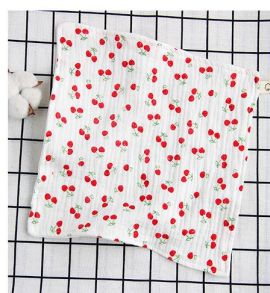

BABY FACE TOWEL

Baby Face Towel is made from safe comfortable fabrics, like organic cotton, coral fleece, microfiber Terry, etc.. All the fabrics are ultra-soft, breathable and absorbent, non-irritating and healthy for baby sensitive skin. The features are easy to dry, non-pilling and high color fastness. The regular size is 30*30cm which is handy for comfortable use on a daily basis. Each towel comes with a small loop to hang it after use. Tight stitching edges make it more durable. Interesting patterns and colorful colors can catch baby's attraction. The towel can be used as baby facial towel, bath towel, burp cloths, hand towel, bib, sweat cloths, milk wipes, cleaning cloth, etc.. It is an essential item for new parents.

Features :

- Safe, soft, breathable and comfortable fabric
- Easy to dry, non-pilling and high color fastness
- With a small loop, convenient to hang it
- Various patterns/colors for choice
- Machine washable, easy to clean

BFT-2401
 Size: 30X30(+2cm)
 other customized sizes.

BFT-2402
 Size: 25X50(+2cm)
 other customized sizes.

BFT-2403
 Size: 30X30(+2cm)
 other customized sizes.

BFT-2404
 Size: 30X30(+2cm)
 other customized sizes.

BFT-2405
 Size: 30X30(+2cm)
 other customized sizes.

BFT-2406
 Size: 28X28(+2cm)
 other customized sizes.

BFT-2407
 Size: 25X50(+2cm)
 other customized sizes.

BFT-2408
 Size: 25X25(+2cm)
 other customized sizes.